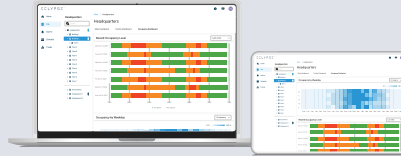

AI-powered people counting

A thermal sensor provides accurate information on space occupancy with complete confidentiality.

Smart zone-specific people counting

Optimize desk allocation with smart tracking and flexible zone exclusions.

Versatile installation

Various mounting options available to suit building constraints, whether for renovation or new construction.

Powered by fiable data

More than a sensor

The device itself is the controller, all the intelligence and power reside in the equipment.

Visual interaction

Real-time data is communicated via an intuitive LED indicator, providing immediate information.

Better data, better decisions

Comprehensive dashboards enable companies to make informed decisions.