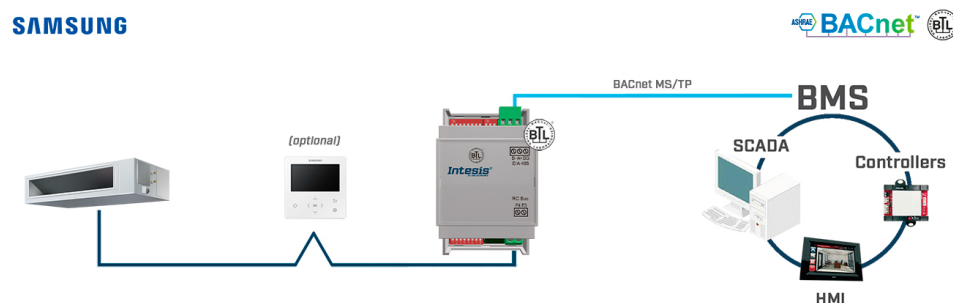

Samsung NASA units to BACnet MS/TP Interface

The Samsung BACnet gateway allows fully bi-directional communication between Samsung NASA Air Conditioner indoor units and BACnet MS/TP networks.

FEATURES

Supports only BACnet MS/TP.

Mountable on DIN rail, wall, or even inside the indoor unit for some AC-models.

Allows simultaneous control with remote controller and BACnet MS/TP.

Small dimensions: 93 x 53 x 58 mm (3.7" x 2.1" x 2.3")

External power not required.

SAMSUNG

Use Case

Integration of Samsung NASA Air Conditioners into a BACnet MS/TP system

Description

DIRECT CONNECTION TO INDOOR UNITS

The gateway is wired directly to the indoor unit. This allows not only the control of the main AC functions such as operating mode, fan speed, temperature setpoint...but the monitoring of errors, alarms and some internal variables.

FAST AND EASY TO SET UP BY DIP-SW

The product can be installed and set up in a really short time. It's only a matter of wiring the gateway to the AC unit and configure the DIP-SW accordingly. No configuration software and no power supply are required.